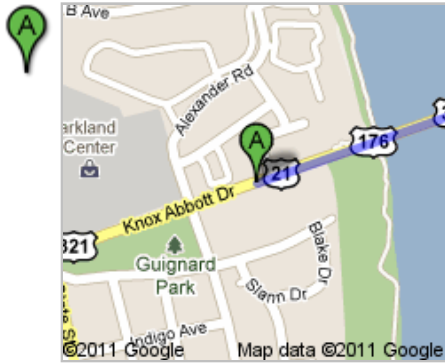

Directions to 1711 Greene St, Columbia, SC 29201
2.0 mi – about 7 mins

Save trees. Go green!
 Download Google Maps on your phone at google.com/gmm

111 Knox Abbott Dr, Cayce, SC 29033

1. Head **east** on **US-176 W/US-21 N/US-321 N/ Knox Abbott Dr**
 Continue to follow US-176 W/US-21 N/US-321 N
 About 1 min

go 0.6 mi
total 0.6 mi

2. Continue onto **Blossom St/U.S. 21 Con/U.S. 76 Con**
 Continue to follow Blossom St
 About 4 mins

go 1.1 mi
total 1.7 mi

3. Turn left onto **Pickens St**

go 0.2 mi
total 1.9 mi

4. Take the 1st right onto **Greene St**
Destination will be on the left

go 0.2 mi
total 2.0 mi

B 1711 Greene St, Columbia, SC 29201

These directions are for planning purposes only. You may find that construction projects, traffic, weather, or other events may cause conditions to differ from the map results, and you should plan your route accordingly. You must obey all signs or notices regarding your route.