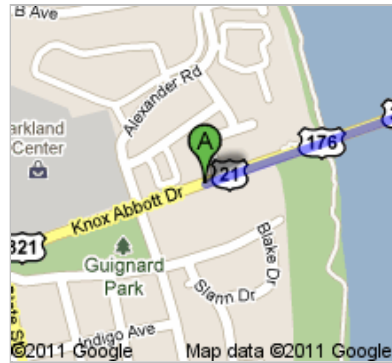

Directions to 1711 Greene St, Columbia, SC 29201
2.0 mi – about 7 mins

Save trees. Go green!
 Download Google Maps on your phone at google.com/gmm

111 Knox Abbott Dr, Cayce, SC 29033

1. Head **east** on **US-176 W/US-21 N/US-321 N/ Knox Abbott Dr**
 Continue to follow US-176 W/US-21 N/US-321 N
 About 1 min

go 0.6 mi
total 0.6 mi

2. Continue onto **Blossom St/U.S. 21 Con/U.S. 76 Con**
 Continue to follow Blossom St
 About 4 mins

go 1.1 mi
total 1.7 mi

3. Turn left onto **Pickens St**

go 0.2 mi
total 1.9 mi

4. Take the 1st right onto **Greene St**
Destination will be on the left

go 0.2 mi
total 2.0 mi

B 1711 Greene St, Columbia, SC 29201

These directions are for planning purposes only. You may find that construction projects, traffic, weather, or other events may cause conditions to differ from the map results, and you should plan your route accordingly. You must obey all signs or notices regarding your route.